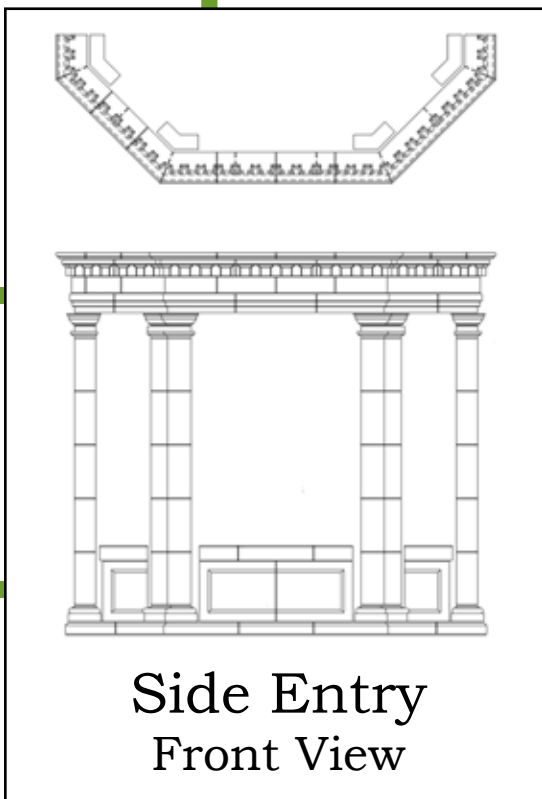

GREENSHIELDS PROJECT PORTFOLIO