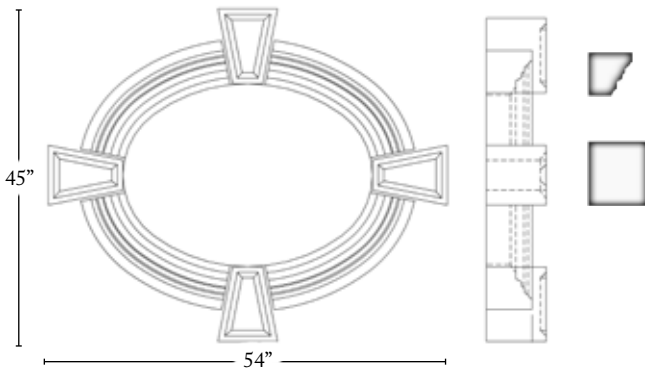

Tuscan
(Neck)

Tuscan
(Tapered Shaft)

Tuscan
(Base)

Glencoe A

Glencoe B

Glencoe
(Alternating Profiles)

Breaking Down The Project

Showing how the pieces fit together to make the style

GREENSHIELDS RESIDENCE
Proj ID 9692

B

Front View

Cross Section

Palladium Window Surround

Front View

Cross Section

Circular Surround