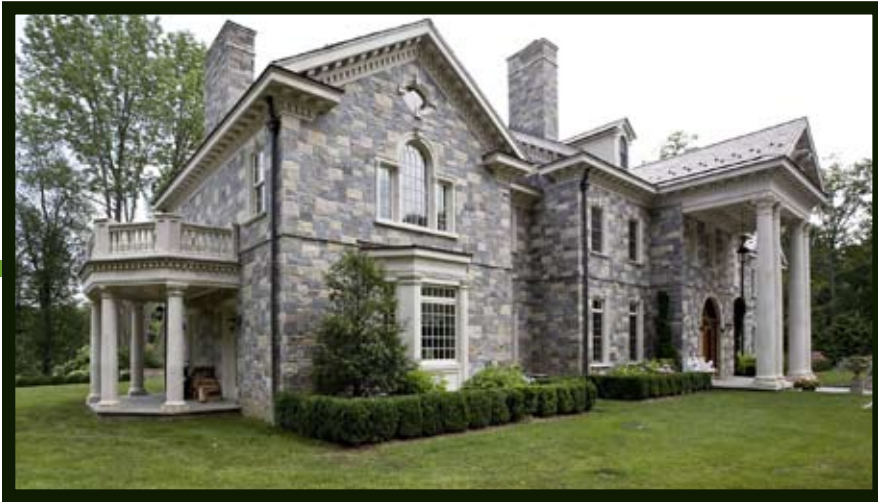

GREENSHIELDS RESIDENCE

Project Portfolio

Project ID 9692

Helping you create Architectural Style for your home

GREENSHIELDS PROJECT PORTFOLIO

GREENSHIELDS PROJECT PORTFOLIO

Breaking Down The Project

Showing how the pieces fit together to make the style

GREENSHIELDS RESIDENCE

Proj ID 9692

A

Bolson
(Tread Upper Balcony)

Glencoe *
(Entablature Top)

Flatface
(Entablature Middle)

Three Step
(Entablature Bottom)

Tuscan
(Capital)