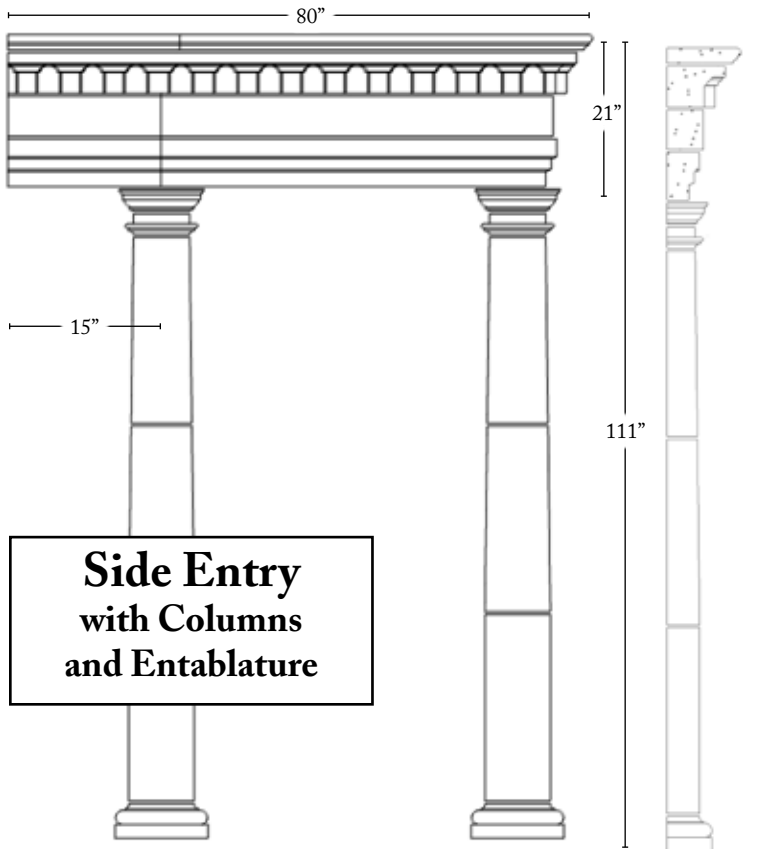

GREENSHIELDS RESIDENCE

Proj ID 9692

A

Bolson
(Tread Upper Balcony)

Glencoe *
(Entablature Top)

Flatface
(Entablature Middle)

Three Step
(Entablature Bottom)

Tuscan
(Capital)

Tuscan
(Neck)

Tuscan
(Tapered Shaft)

Tuscan
(Base)

Glencoe A

Glencoe B

Glencoe
(Alternating Profiles)

Breaking Down The Project

Showing how the pieces fit together to make the style