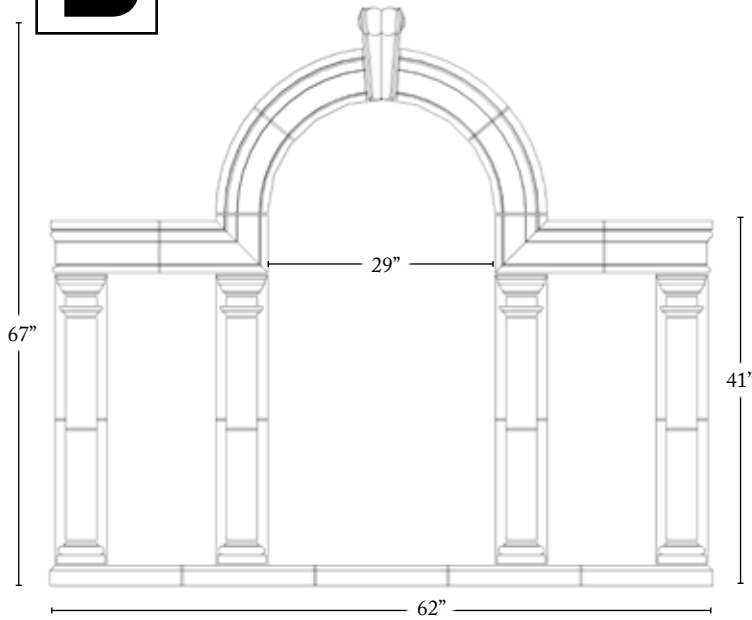

Cross Section

Breaking Down The Project

Showing how the pieces fit together to make the style

GREENSHIELDS RESIDENCE
Proj ID 9692

B

Front View