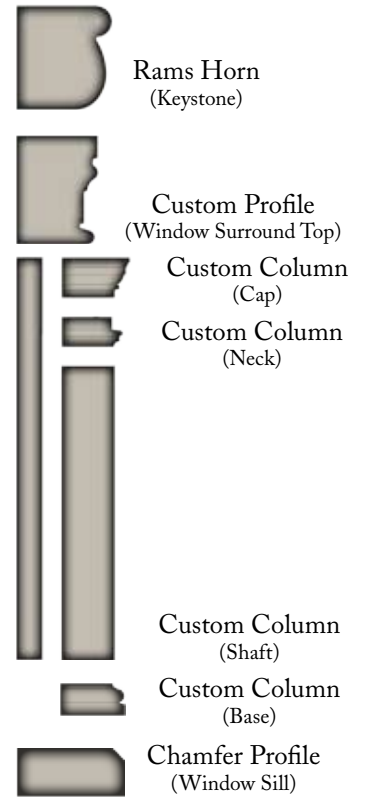

Tuscan
(Neck)

Tuscan
(Tapered Shaft)

Tuscan
(Base)

Glencoe A

Glencoe B

Glencoe
(Alternating Profiles)

Breaking Down The Project

Showing how the pieces fit together to make the style

GREENSHIELDS RESIDENCE
Proj ID 9692

B

Front View

Cross Section

Palladium Window Surround

Front View

Cross Section

Circular Surround